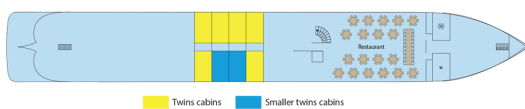

MS Gil Eanes

5 anchors - Douro - 66 cabins

MS Gil Eanes

The MS Gil Eanes cruises on the Douro.

Interior design

Cabins

- Upper Deck 2 beds - disabled person 14 m²
- Middle deck 2 beds 12 m²
- Middle deck 2 adjustable twin beds 13 m²
- Middle deck 2 beds - suit 15 m²
- Main deck 2 beds 12 m²
- Main deck 2 adjustable twin beds 13 m²
- Upper deck 2 adjustable twin beds 13 m²
- Upper deck 2 beds - Suit 19 m²

Decks and technical details

MAIN DECK 8 cabins

Number of cabin decks : 3

Width : Casual

Guest capacity : 132

Year Built : 2015

Number of cabins : 66

Length : 80