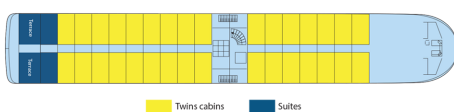

MS Gil Eanes

5 anchors - Douro - 66 cabins

MS Gil Eanes

The MS Gil Eanes cruises on the Douro.

Interior design

Cabins

- Upper Deck 2 beds - disabled person 14 m²
- Middle deck 2 beds 12 m²
- Middle deck 2 adjustable twin beds 13 m²
- Middle deck 2 beds - suit 15 m²
- Main deck 2 beds 12 m²
- Main deck 2 adjustable twin beds 13 m²
- Upper deck 2 adjustable twin beds 13 m²
- Upper deck 2 beds - Suit 19 m²

Decks and technical details

MAIN DECK 8 cabins

Number of cabin decks : 3

Width : Casual

Guest capacity : 132

Year Built : 2015

Number of cabins : 66

Length : 80

Elevators

Cabin for Mobility Impaired

Cabins outside

MIDDLE DECK 24 cabins

UPPER DECK 34 cabins

SUN DECK

MAIN DECK : RESTAURANT

MIDDLE DECK : RECEPTION DESK - LOUNGE BAR WITH DANCEFLOOR