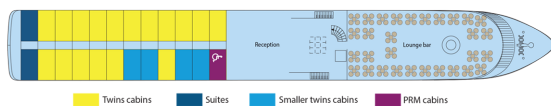

MS Gil Eanes

5 anchors - Douro - 66 cabins

MS Gil Eanes

The MS Gil Eanes cruises on the Douro.

Interior design

Cabins

- Upper Deck 2 beds - disabled person 14 m²
- Middle deck 2 beds 12 m²
- Middle deck 2 adjustable twin beds 13 m²
- Middle deck 2 beds - suit 15 m²
- Main deck 2 beds 12 m²
- Main deck 2 adjustable twin beds 13 m²
- Upper deck 2 adjustable twin beds 13 m²
- Upper deck 2 beds - Suit 19 m²

Decks and technical details

MAIN DECK 8 cabins

Number of cabin decks : 3

Width : Casual

Guest capacity : 132

Year Built : 2015

Number of cabins : 66

Length : 80

Elevators

Cabin for Mobility Impaired

Cabins outside

MIDDLE DECK 24 cabins

UPPER DECK 34 cabins

SUN DECK

MAIN DECK : RESTAURANT

MIDDLE DECK : RECEPTION DESK - LOUNGE BAR WITH DANCEFLOOR