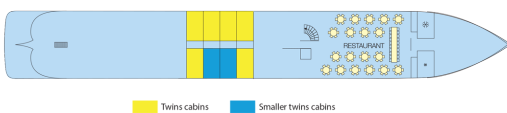

MS Miguel Torga

5 anchors - Douro - 66 cabins

MS Miguel Torga

The MS Miguel Torga cruises on the Douro.

Interior design

Cabins

- Upper Deck 2 beds - disabled person 14 m²
- Middle deck 2 beds 12 m²
- Middle deck 2 adjustable twin beds 13 m²
- Middle deck suit 2 beds 15 m²
- Main deck 2 beds 12 m²
- Main deck 2 adjustable twin beds 13 m²
- Upper deck 2 adjustable twin beds 13 m²
- Upper deck 2 beds - Suit 19 m²

Decks and technical details

MAIN DECK 8 cabins

Twins cabins Smaller twins cabins

MIDDLE DECK 24 cabins

Twins cabins Suites Smaller twins cabins PRM cabins

UPPER DECK 34 cabins

Twins cabins

Number of decks : 3
Width : 11.40
Guest capacity : 132
Year Built : 2017
Number of cabins : 66
Length : 80
Elevators
PRM cabins
Cabins outside