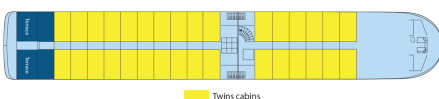

MS Miguel Torga

5 anchors - Douro - 66 cabins

MS Miguel Torga

The MS Miguel Torga cruises on the Douro.

Interior design

Cabins

- Upper Deck 2 beds - disabled person 14 m²
- Middle deck 2 beds 12 m²
- Middle deck 2 adjustable twin beds 13 m²
- Middle deck suit 2 beds 15 m²
- Main deck 2 beds 12 m²
- Main deck 2 adjustable twin beds 13 m²
- Upper deck 2 adjustable twin beds 13 m²
- Upper deck 2 beds - Suit 19 m²

Decks and technical details

MAIN DECK 8 cabins

Twins cabins Smaller twins cabins

MIDDLE DECK 24 cabins

Twins cabins Suites Smaller twins cabins PRM cabins

UPPER DECK 34 cabins

Twins cabins

Number of decks : 3
Width : 11.40
Guest capacity : 132
Year Built : 2017
Number of cabins : 66
Length : 80
Elevators
PRM cabins
Cabins outside

SUN DECK

MAIN DECK : RESTAURANT

MIDDLE DECK : LOUNGE BAR WITH DANCEFLOOR - RECEPTION DESK

SUN DECK : SUN DECK