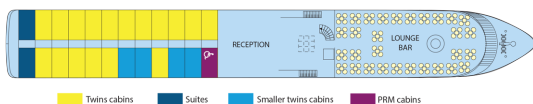

MS Miguel Torga

5 anchors - Douro - 66 cabins

MS Miguel Torga

The MS Miguel Torga cruises on the Douro.

Interior design

Cabins

- Upper Deck 2 beds - disabled person 14 m²
- Middle deck 2 beds 12 m²
- Middle deck 2 adjustable twin beds 13 m²
- Middle deck suit 2 beds 15 m²
- Main deck 2 beds 12 m²
- Main deck 2 adjustable twin beds 13 m²
- Upper deck 2 adjustable twin beds 13 m²
- Upper deck 2 beds - Suit 19 m²

Decks and technical details

MAIN DECK 8 cabins

Twins cabins Smaller twins cabins

MIDDLE DECK 24 cabins

Twins cabins Suites Smaller twins cabins PRM cabins

UPPER DECK 34 cabins

Twins cabins

Number of decks : 3
Width : 11.40
Guest capacity : 132
Year Built : 2017
Number of cabins : 66
Length : 80
Elevators
PRM cabins
Cabins outside