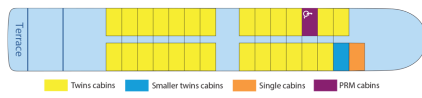

Interior design

Cabins

- Reception deck 2 beds 10 m²
- Reception deck 2 adjustable twin beds 11 m²
- Lower deck 2 adjustable twin beds - portholes 11 m²
- Main deck 2 adjustable twin beds - portholes 11 m²
- Main deck 2 beds - portholes 10 m²
- Upper Deck 1 double bed 10 m²
- Upper deck 1 single bed 8 m²
- Upper deck 2 adjustable twin beds 11 m²
- Upper Deck 1 double bed - disabled person 11 m²

Decks and technical details

LOWER DECK 23 cabins

MAIN DECK 25 cabins

EMBARKATION DECK 22 cabins

Year Renovated : 2017
Number of cabins : 99
Width : 11.9
Number of cabin decks : 4
Year Built : 2007
Guest capacity : 197
Length : 103.5
Number of crew members : 48
Cabin for Mobility Impaired
Elevators
Cabins outside
Jacuzzi

UPPER DECK 29 cabins

SUN DECK

MAIN DECK : RESTAURANT

EMBARKATION DECK : RECEPTION DESK - LOUNGE BAR WITH DANCEFLOOR

UPPER DECK : PIANORAMABAR - TERRACE

SUN DECK : FITNESS - JACUZZI - BAR - SUN DECK