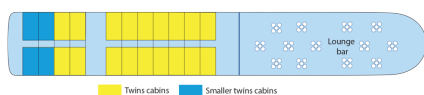

Interior design

Cabins

- Reception deck 2 beds 10 m²
- Reception deck 2 adjustable twin beds 11 m²
- Lower deck 2 adjustable twin beds - portholes 11 m²
- Main deck 2 adjustable twin beds - portholes 11 m²
- Main deck 2 beds - portholes 10 m²
- Upper Deck 1 double bed 10 m²
- Upper deck 1 single bed 8 m²
- Upper deck 2 adjustable twin beds 11 m²
- Upper Deck 1 double bed - disabled person 11 m²

Decks and technical details

LOWER DECK 23 cabins

MAIN DECK 25 cabins

EMBARKATION DECK 22 cabins

Year Renovated : 2017
Number of cabins : 99
Width : 11.9
Number of cabin decks : 4
Year Built : 2007
Guest capacity : 197
Length : 103.5
Number of crew members : 48
Cabin for Mobility Impaired
Elevators
Cabins outside
Jacuzzi

UPPER DECK 29 cabins

SUN DECK

MAIN DECK : RESTAURANT

EMBARKATION DECK : RECEPTION DESK - LOUNGE BAR WITH DANCEFLOOR

UPPER DECK : PIANORAMABAR - TERRACE

SUN DECK : FITNESS - JACUZZI - BAR - SUN DECK