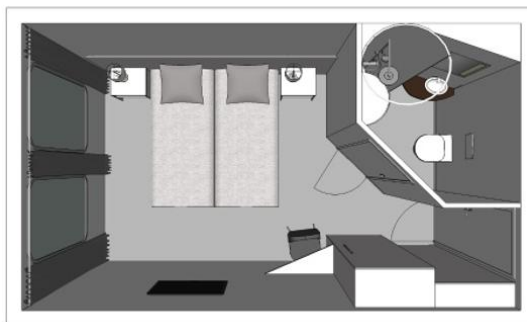

Interior design

Cabins

- Reception deck 2 beds 10 m²
- Reception deck 2 adjustable twin beds 11 m²
- Lower deck 2 adjustable twin beds - portholes 11 m²
- Main deck 2 adjustable twin beds - portholes 11 m²
- Main deck 2 beds - portholes 10 m²
- Upper Deck 1 double bed 10 m²
- Upper deck 1 single bed 8 m²
- Upper deck 2 adjustable twin beds 11 m²
- Upper Deck 1 double bed - disabled person 11 m²

Cabins equipments

- TV
- Telephone (for internal calls only)
- Bathroom with shower and toilet
- Towels
- Safe
- Independent air-conditioning
- Electricity 220V
- Wi-Fi

Please note that there is no laundry service on board the ship.

Decks and technical details

LOWER DECK 23 cabins

MAIN DECK 25 cabins

EMBARKATION DECK 22 cabins

Year Renovated : 2017
Number of cabins : 99
Width : 11.9
Number of cabin decks : 4
Year Built : 2007
Guest capacity : 197
Length : 103.5
Number of crew members : 48
Cabin for Mobility Impaired
Elevators
Cabins outside
Jacuzzi