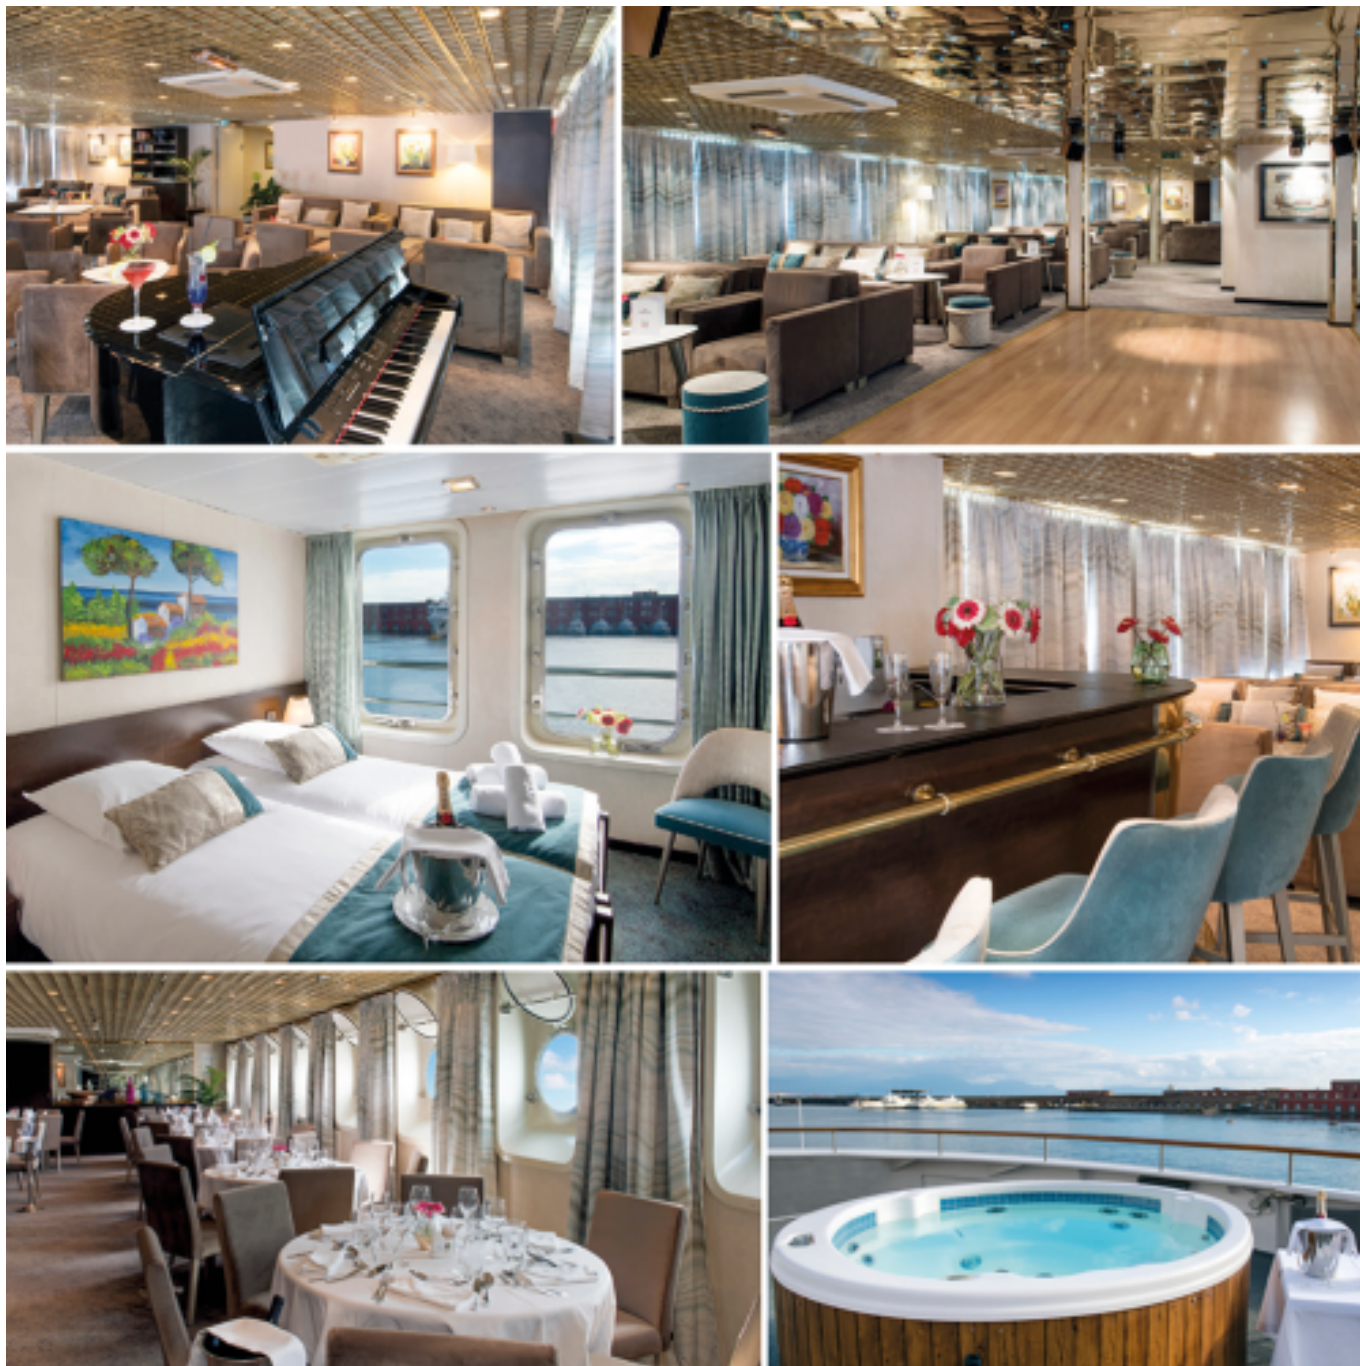

MS La Belle de l'Adriatique

5 anchors - Maritime coasts - 99 cabins

MS La Belle de l'Adriatique

The **MS La Belle de l'Adriatique** sails along maritime coasts : Croatia, Greek islands, Sicily, Malta, Cyprus, Israel and Montenegro.

Interior design

Cabins

- Reception deck 2 beds 10 m²
- Reception deck 2 adjustable twin beds 11 m²
- Lower deck 2 adjustable twin beds - portholes 11 m²
- Main deck 2 adjustable twin beds - portholes 11 m²
- Main deck 2 beds - portholes 10 m²
- Upper Deck 1 double bed 10 m²
- Upper deck 1 single bed 8 m²
- Upper deck 2 adjustable twin beds 11 m²
- Upper Deck 1 double bed - disabled person 11 m²

UPPER DECK 29 cabins

SUN DECK

MAIN DECK : RESTAURANT

EMBARKATION DECK : RECEPTION DESK - LOUNGE BAR WITH DANCEFLOOR

UPPER DECK : PIANORAMABAR - TERRACE

SUN DECK : FITNESS - JACUZZI - BAR - SUN DECK