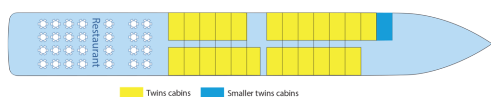

MS La Belle de l'Adriatique

5 anchors - Maritime coasts - 99 cabins

MS La Belle de l'Adriatique

The **MS La Belle de l'Adriatique** sails along maritime coasts : Croatia, Greek islands, Sicily, Malta, Cyprus, Israel and Montenegro.

Interior design

Cabins

- Reception deck 2 beds 10 m²
- Reception deck 2 adjustable twin beds 11 m²
- Lower deck 2 adjustable twin beds - portholes 11 m²
- Main deck 2 adjustable twin beds - portholes 11 m²
- Main deck 2 beds - portholes 10 m²
- Upper Deck 1 double bed 10 m²
- Upper deck 1 single bed 8 m²
- Upper deck 2 adjustable twin beds 11 m²
- Upper Deck 1 double bed - disabled person 11 m²

Decks and technical details

LOWER DECK 23 cabins

MAIN DECK 25 cabins

EMBARKATION DECK 22 cabins

Year Renovated : 2017
Number of cabins : 99
Width : 11.9
Number of cabin decks : 4
Year Built : 2007
Guest capacity : 197
Length : 103.5
Number of crew members : 48
Cabin for Mobility Impaired
Elevators
Cabins outside
Jacuzzi