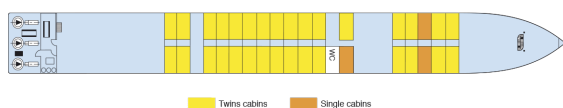

MS Renoir

5 anchors - Seine - 54 cabins

MS Renoir

MS Renoir sails on the Seine.

Interior design

Cabins

- Main deck 1 double bed 15 m²
- Main deck 1 single bed 11 m²
- Main deck 2 adjustable twin beds 15 m²
- Upper Deck 1 double bed - disabled person 15 m²
- Upper deck 2 adjustable twin beds 15 m²

Decks and technical details

MAIN DECK 34 cabins

Twins cabins Single cabins

UPPER DECK 20 cabins

Twins cabins

SUN DECK

Year Built : 1999
Year Renovated : 2018
Guest capacity : 105
Length : 110
Number of cabins : 54
Width : 11.40
Number of cabin decks : 2
Cabins outside
Cabin for Mobility Impaired