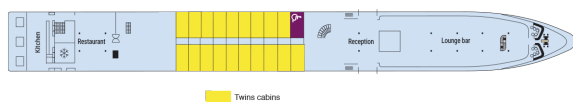

MS Renoir

5 anchors - Seine - 54 cabins

MS Renoir

MS Renoir sails on the Seine.

Interior design

Cabins

- Main deck 1 double bed 15 m²
- Main deck 1 single bed 11 m²
- Main deck 2 adjustable twin beds 15 m²
- Upper Deck 1 double bed - disabled person 15 m²
- Upper deck 2 adjustable twin beds 15 m²

Decks and technical details

MAIN DECK 34 cabins

Twins cabins Single cabins

UPPER DECK 20 cabins

Twins cabins

SUN DECK

Year Built : 1999
Year Renovated : 2018
Guest capacity : 105
Length : 110
Number of cabins : 54
Width : 11.40
Number of cabin decks : 2
Cabins outside
Cabin for Mobility Impaired