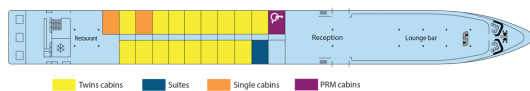

UPPER DECK 20 cabins

SUN DECK