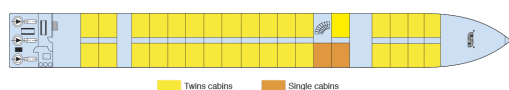

Decks and technical details

MAIN DECK 35 cabins