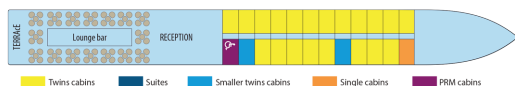

MS Elbe Princesse

5 anchors - Elbe - 40 cabins

MS Elbe Princesse

The MS Elbe Princesse cruises on the Elbe from Berlin to Prague.

Interior design

Cabins

- Main Deck 1 double bed 10 m²
- Main deck 2 adjustable twin beds 14 m²
- Upper Deck 1 double bed 12 m²
- Upper Deck 1 double bed - disabled person 12 m²
- Upper deck 1 single bed 11 m²
- Upper deck 2 adjustable twin beds 14 m²

Decks and technical details

MAIN DECK 16 cabins

Number of cabins : 40

Width : 10.5

Number of cabin decks : 2

Year Built : 2016

Guest capacity : 79

Length : 95.4

Number of crew members : 15

Cabin for Mobility Impaired

Cabins outside

UPPER DECK 24 cabins

SUN DECK

MAIN DECK : RESTAURANT

UPPER DECK : TERRACE - RECEPTION DESK - LOUNGE BAR WITH DANCEFLOOR

SUN DECK : SUN DECK