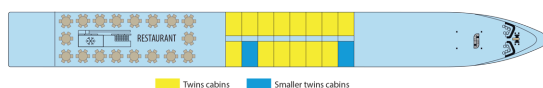

MS Elbe Princesse

5 anchors - Elbe - 40 cabins

MS Elbe Princesse

The MS Elbe Princesse cruises on the Elbe from Berlin to Prague.

Interior design

Cabins

- Main Deck 1 double bed 10 m²
- Main deck 2 adjustable twin beds 14 m²
- Upper Deck 1 double bed 12 m²
- Upper Deck 1 double bed - disabled person 12 m²
- Upper deck 1 single bed 11 m²
- Upper deck 2 adjustable twin beds 14 m²

Decks and technical details

MAIN DECK 16 cabins

Number of cabins : 40

Width : 10.5

Number of cabin decks : 2

Year Built : 2016

Guest capacity : 79

Length : 95.4