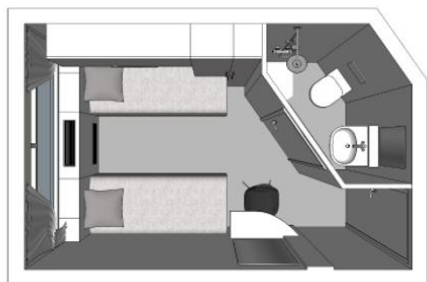

MS La Boheme

4 anchors - Rhine and tributaries - 80 cabins

MS La Boheme

The **MS La Boheme** sails on the Rhine and its tributaries.

Interior design

Cabins

- Main deck 1 double bed - Suit 18 m²
- Main deck 1 single bed 9 m²
- Main deck 2 beds 9 m²
- Upper deck 2 beds 9 m²

Cabins equipments

- TV
- Telephone (for internal calls only)
- Bathroom with shower and toilet
- Towels
- Safe
- Independent air-conditioning
- Electricity 220V
- Wi-Fi

Please note that there is no laundry service on board the ship.

Decks and technical details

MAIN DECK 51 cabins
UPPER DECK 28 cabins

Number of cabin decks : 2
Number of cabins : 80
Width : 10
Year Built : 1995
Year Renovated : 2011
Guest capacity : 158
Length : 110
Cabins outside