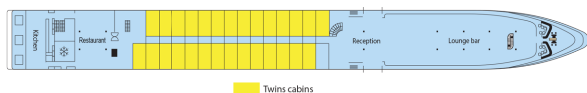

MS La Boheme

4 anchors - Rhine and tributaries - 80 cabins

MS La Boheme

The **MS La Boheme** sails on the Rhine and its tributaries.

Interior design

Cabins

- Main deck 1 double bed - Suit 18 m²
- Main deck 1 single bed 9 m²
- Main deck 2 beds 9 m²
- Upper deck 2 beds 9 m²

Decks and technical details

MAIN DECK 51 cabins
UPPER DECK 28 cabins

Number of cabin decks : 2
Number of cabins : 80
Width : 10
Year Built : 1995
Year Renovated : 2011
Guest capacity : 158
Length : 110
Cabins outside