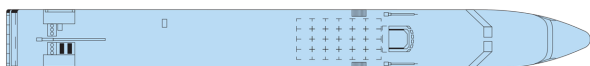

Cabins

- Main deck 1 double bed - Suit 18 m²
- Main deck 1 single bed 9 m²
- Main deck 2 beds 9 m²
- Upper deck 2 beds 9 m²

Cabins equipments

- TV
- Telephone (for internal calls only)
- Bathroom with shower and toilet
- Towels
- Safe
- Independent air-conditioning
- Electricity 220V
- Wi-Fi

Please note that there is no laundry service on board the ship.

Decks and technical details

MAIN DECK 51 cabins
UPPER DECK 28 cabins

Number of cabin decks : 2
Number of cabins : 80
Width : 10
Year Built : 1995
Year Renovated : 2011
Guest capacity : 158
Length : 110
Cabins outside

SUN DECK

UPPER DECK : RESTAURANT - RECEPTION DESK - LOUNGE BAR WITH DANCEFLOOR

SUN DECK : FITNESS - SUN DECK