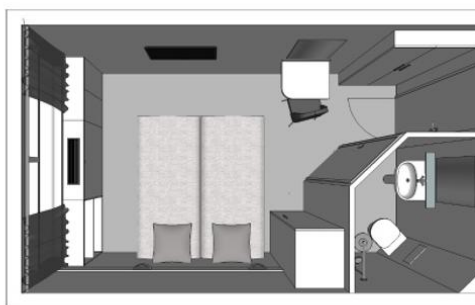

MS Botticelli

4 anchors - Seine - 75 cabins

MS Botticelli

MS Botticelli sails on the Seine.

Interior design

Cabins

- Main Deck 1 double bed 11 m²
- Main deck 1 single bed 9 m²
- Main deck 2 adjustable twin beds 11 m²
- Main deck Suite 1 double bed - Suite 14 m²
- Upper Deck 1 double bed 11 m²
- Upper Deck 1 double bed - disabled person 11 m²
- Upper deck 2 adjustable twin beds 11 m²

Cabins equipments

- TV
- Telephone (for internal calls only)
- Bathroom with shower and toilet
- Towels
- Safe
- Independent air-conditioning
- Electricity 220V
- Wi-Fi

Please note that there is no laundry service on board the ship.

Decks and technical details

MAIN DECK 51 cabins

UPPER DECK 24 cabins

SUN DECK

Number of decks : 2
Width : 11.40
Guest capacity : 149
Year Built : 2004
Year Renovated : 2016
Number of cabins : 75
Length : 110
PRM cabins
Cabins outside