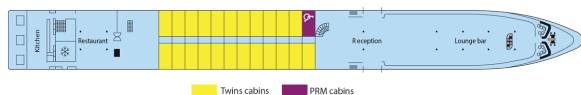

MS Botticelli

4 anchors - Seine - 75 cabins

MS Botticelli

MS Botticelli sails on the Seine.

Interior design

Cabins

- Main Deck 1 double bed 11 m²
- Main deck 1 single bed 9 m²
- Main deck 2 adjustable twin beds 11 m²
- Main deck Suite 1 double bed - Suite 14 m²
- Upper Deck 1 double bed 11 m²
- Upper Deck 1 double bed - disabled person 11 m²
- Upper deck 2 adjustable twin beds 11 m²

Decks and technical details

MAIN DECK 51 cabins

UPPER DECK 24 cabins

SUN DECK

Number of decks : 2
Width : 11.40
Guest capacity : 149
Year Built : 2004
Year Renovated : 2016
Number of cabins : 75
Length : 110
PRM cabins
Cabins outside