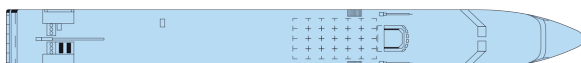

Decks and technical details

MAIN DECK 51 cabins

UPPER DECK 24 cabins

SUN DECK

Number of decks : 2
Width : 11.40
Guest capacity : 149
Year Built : 2004
Year Renovated : 2016
Number of cabins : 75
Length : 110
PRM cabins
Cabins outside