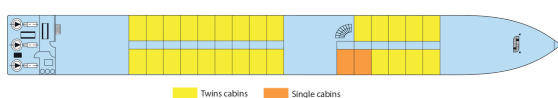

Decks and technical details

MAIN DECK 29 cabins

Twins cabins Single cabins

Number of decks : 2

Length : 90

Width : 10

Number of cabins : 43

Guest capacity : 82

Year Renovated : 2014

Year Built : 1992

PRM cabins

Cabins outside

UPPER DECK 14 cabins