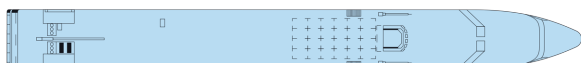

SUN DECK

UPPER DECK : RESTAURANT - RECEPTION DESK - LOUNGE BAR WITH DANCEFLOOR

SUN DECK : FITNESS - SUN DECK