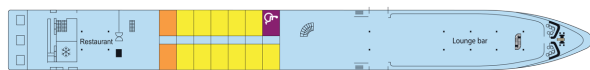

Twins cabins Single cabins PRM cabins