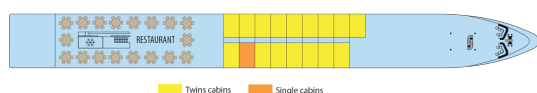

MS Elbe Princesse II

5 anchors - Elbe - 40 cabins

MS Elbe Princesse II

The MS Elbe Princesse II cruises on the Elbe from Berlin to Prague.

Interior design

Cabins

- Main deck 1 single bed 0 m²
- Main deck 2 adjustable twin beds 14 m²
- Upper Deck 1 double bed - disabled person 12 m²
- Upper deck 1 single bed 11 m²
- Upper deck 2 adjustable twin beds 14 m²

Decks and technical details

MAIN DECK 12 cabins

Year Built : 2018
Number of cabins : 40
Width : 10.5
Length : 101,93
Guest capacity : 79
Number of cabin decks : 2
Cabins outside
Cabin for Mobility Impaired